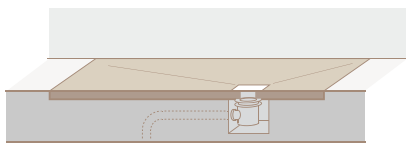

NON-SLIP:

SolidSoft has an excellent non-slip capacity, as it is CLASS-2 certified, in accordance with regulation UNE EN 12633, which guarantees total safety when showering.

ANTIBACTERIAL:

The closed molecular structure of SolidSoft prevents the generation and proliferation of germs, and makes it very long-lasting. It has passed the tests required by the ISO 22196:2011 and ISO 846:1997 standards.

UV-RESISTANT:

SolidSoft is highly resistant to light and the passage of time. Test carried out in accordance with the UNE EN 263 standard.

RESISTANCE TO DOMESTIC CHEMICAL AND CLEANING AGENTS:

SolidSoft has surpassed chemical agent and stain resistance test in accordance with UNE EN 14527, classified as compatible with the use of standard products for the bathroom.

SolidSoft is a shower tray that is unique in the world, a product patented by Solid Soft Tray (Pat. N° PCT/ES2013/070056), made out of low-density polyurethane subjected to a high-pressure process. This process furnishes it with an extremely water-resistant external layer, with excellent non-skid properties. The surface features a textured, natural slate finish.

SolidSoft has passed all the laboratory tests stipulated by the UNE EN 14527 standard, the results having been certified by AIDIMA.

WEIGHTS

The 70x140 cm shower tray weighs approximately 6.5 kg; a larger tray, of 100x206 cm, weighs approximately 15 kg.

INSTALLATION

Sunken into floor.