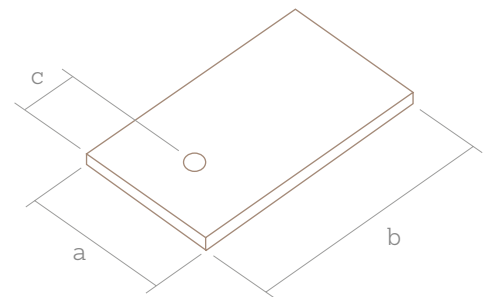

MEASUREMENTS

Value of distance C:

38 cm for trays with a width of 70 and 90 cm
43 cm for trays with a width of 80 and 100 cm
Square shower trays with center drain location

Special cuts are no problem

You can ask for special cuts to accommodate columns or corners.