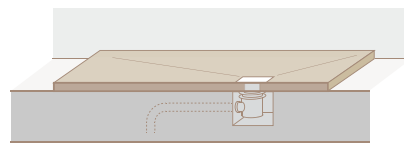

SolidSoft is a shower tray that is unique in the world, a product patented by Solid Soft Tray (Pat. N° PCT/ES2013/070056), made out of low-density polyurethane subjected to a high-pressure process. This process furnishes it with an extremely water-resistant external layer, with excellent non-skid properties. The surface features a textured, natural slate finish.

SolidSoft has passed all the laboratory tests stipulated by the UNE EN 14527 standard, the results having been certified by AIDIMA.

WEIGHTS

The 70x140 cm shower tray weighs approximately 6.5 kg; a larger tray, of 100x206 cm, weighs approximately 15 kg.

INSTALLATION

Sunken into floor.

Flat to floor.

Watch the installation and assembly materials video at: www.solidsoft-tray.com

ACCESORIES

SolidSoft grill:
Steel grill or
colour matched grill

SolidSoft
adaptable valve.
Height: 6cm.