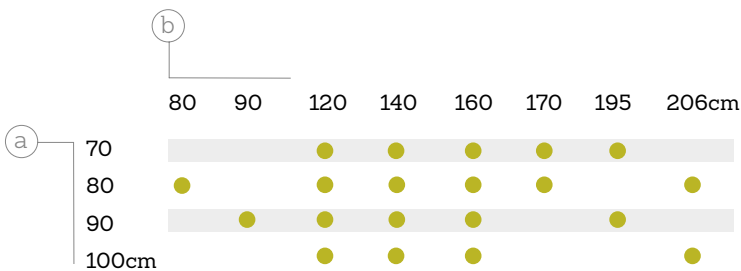

MEASUREMENTS

Value of distance C:

38 cm for trays with a width of 70 and 90 cm
43 cm for trays with a width of 80 and 100 cm
Square shower trays with center drain location

Special cuts are no problem

You can ask for special cuts to accommodate columns or corners.